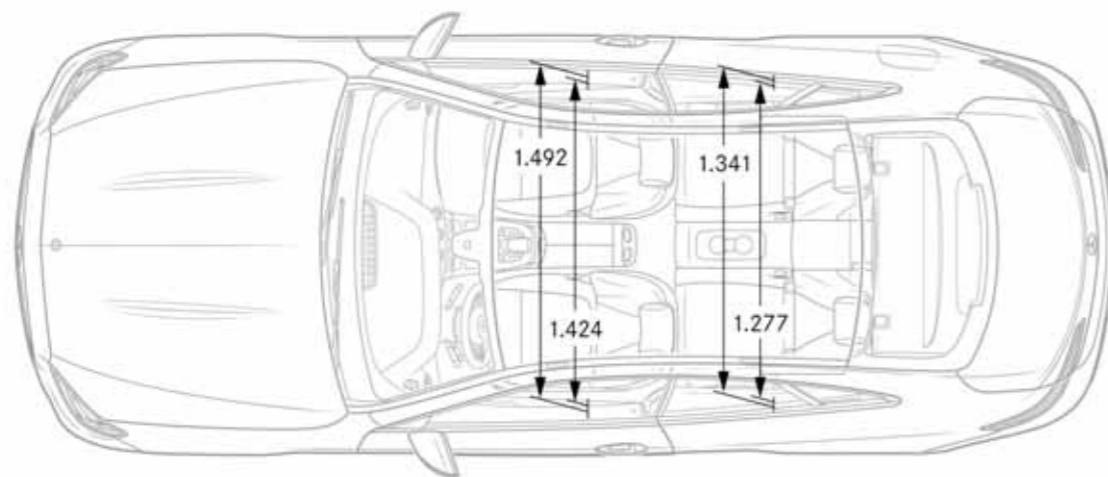

E-Class Coupé Dimensions