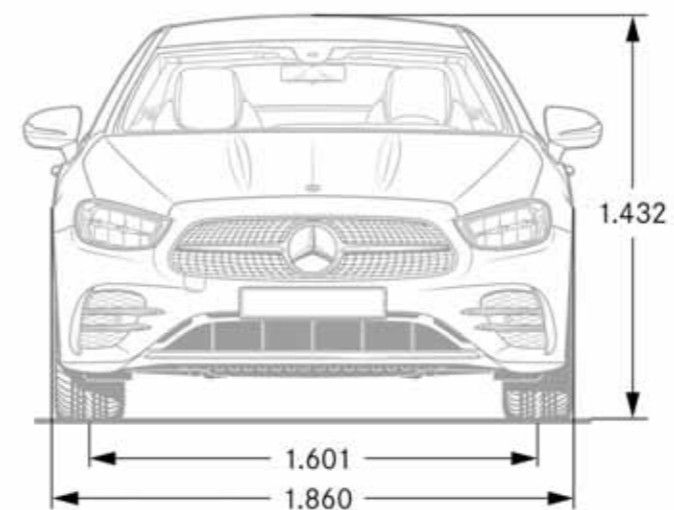

Optional Equipment Cabriolet

	From*
AIR BODY CONTROL	€3,846
AIR-BALANCE package	€678
Burmester surround sound system	€1,872
Designo Metallic Paint	€2,490
Driving Assistance package	€2,936
Head-up Display	€2,126
KEYLESS-GO	€1,417
MAGIC VISION CONTROL	€607
Metallic paint	€1,762
Nappa leather upholstery	€1,164
Smartphone Integration	€810

* Price subject to model specification

The new E-Class

Technical Data.

E-Class Coupé Dimensions

E-Class Cabriolet Dimensions

Explore further
and make your dreams come true.

Mercedes me

Welcome to your Mercedes-Benz world.