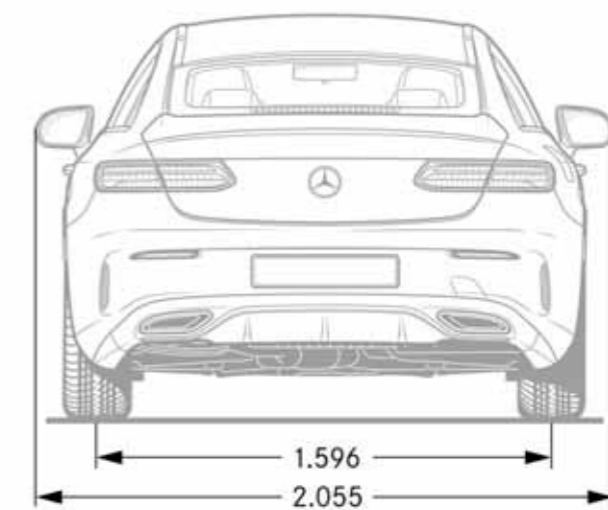

E-Class Coupé Dimensions