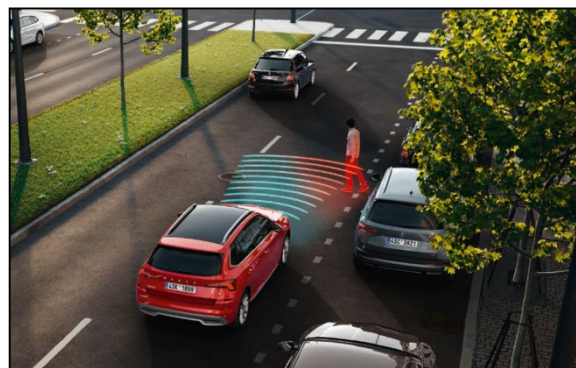

Seatbelt warning system

Electronic stability control (ESC) & Anti-slip regulation (ASR)

Front assist: Forward collision warning incl. emergency brake & pedestrian recognition

Front & rear head restraints

ISOFIX child seat anchor points (2x rear & 1x front)

eCall – emergency call system

Tyre pressure monitoring system (TPMS)

Speed limiter

FUNCTIONAL

Air conditioning - manual

Automatic lights

Electric adjust/heated exterior mirrors