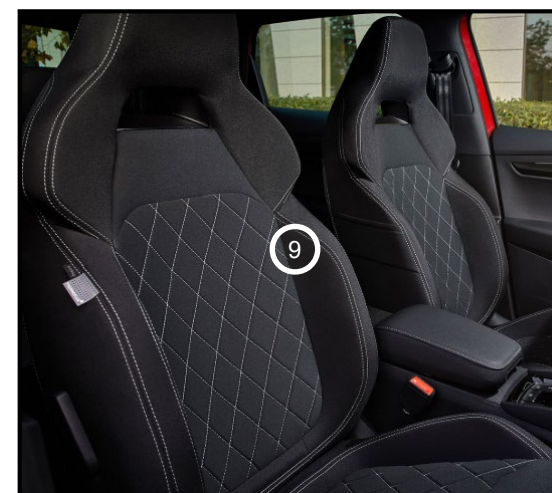

KAROQ: INTERIOR

IMAGE	TRIM	INTERIOR	INTERIOR CODE	LINKED OPTIONS	SEAT - CENTRAL	SEAT - OUTER	DOOR LINING	DECORATIVE TRIM	ROOF LINER
1	AMBITION	STANDARD	AD	---	Black Fabric	Grey Pattern	Black	Grey Brushed	Grey
2	AMBITION	OPTION	AD	PLA	Black Suedia	Black Leather	Black	Grey Brushed	Grey
	STYLE	OPTION	AD	PLA	Black Suedia	Black Leather	Black	Chrome / Dark Brushed	Grey
3	STYLE	OPTION	AD	PWC	Black Fabric incl. White stripes	Black Fabric	Black	Chrome / Dark Brushed	Grey
4	STYLE	OPTION	ER	PWC	Black Fabric incl. Red stripes	Black Fabric	Black	Chrome / Dark Brushed	Grey
5	STYLE	STANDARD	AD	---	Black Fabric	Black Fabric	Black	Chrome / Dark Brushed	Grey
6	AMBITION	OPTION	AD	PLB	Black Leather	Black Leather	Black	Grey Brushed	Grey
	STYLE	OPTION	AD	WJC	Black Leather	Black Leather	Black	Chrome / Dark Brushed	Grey
7	STYLE	OPTION	KA	WJC	Beige Leather	Beige Leather	Beige	Chrome / Dark Brushed	Black
8	STYLE	OPTION	KA		Beige Fabric	Beige Fabric	Beige	Piano Black / Dark Brushed	Black
9	SPORTLINE	STANDARD	HG	---	Black Fabric	Black Fabric	Black	Carbon / Piano Black	Black

ŠKODA